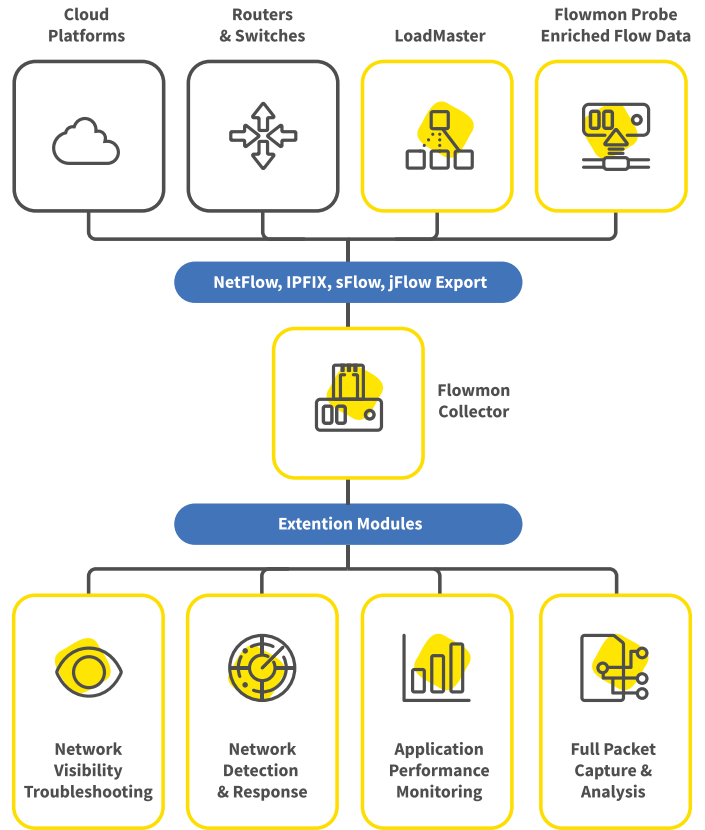

Kemp Flowmon

Our solution collects rich network telemetry data from various sources and analyzes it for any relevant information. Using machine learning, heuristics and advanced analytics, it improves network performance, alerts on incidents and enables early threat response.

Product Landscape

Flowmon provides in-context, actionable intelligence to enable any business to run their network without a hitch. Although often separate, Network Operations and Security Operations teams share a common goal - a stable and healthy network. Flowmon can handle on-premise, cloud or virtual environments and will integrate with most solutions out there. The UI is simple and deployment takes 30 minutes. There is no duplication of effort; just one tool.

Flowmon can cover a wide range of use cases thanks to its modular design.

Kemp Flowmon Monitoring Center

Analyzes and visualizes NetFlow statistics.

Kemp Flowmon ADS

The Anomaly Detection System protects against unknown threats.

Kemp Flowmon APM

A tool that optimizes user experience by fine-tuning application performance.

Kemp Flowmon Probe

A high-performance sensor that silently generates data about network traffic which can be used for resolving a multitude of operational issues.

Annual Subscription (virtual licenses only) and/or Perpetual License with yearly support are available for Kemp Flowmon product lines.

Kemp Flowmon DDoS Defender

A DDoS attack detector and mitigation orchestrator with universal deployability & limitless integrability.

Kemp Flowmon Packet Investigator

Automated network traffic auditing tool that records and interprets full packet data.

Kemp Flowmon Collector

A robust unit for complete network visibility. It scales to fit networks of any size and supports all major data standards.

Authorized Distributor :

HQ Office (KL)

SecureOne Distribution Sdn Bhd (828358 - X)
No.7, Jalan 109E, Desa Business Park,
Taman Desa, Jalan Kelang Lama,
58100 Kuala Lumpur, Malaysia.

Tel: +6(03) 7984 6086 Fax: +6(03) 7984 6032
Email: sales@secureone.com.my

Northern Office

SecureOne Distribution (Northern) Sdn Bhd (977172 - H)
1A-2-02 @ One Precint (1160),
Lengkok Mayang Pasir,
11950 Bayan Baru, Penang, Malaysia.

Tel: +6(04) 619 2692 Fax: +6(04) 619 2699
Email: northern@secureone.com.my